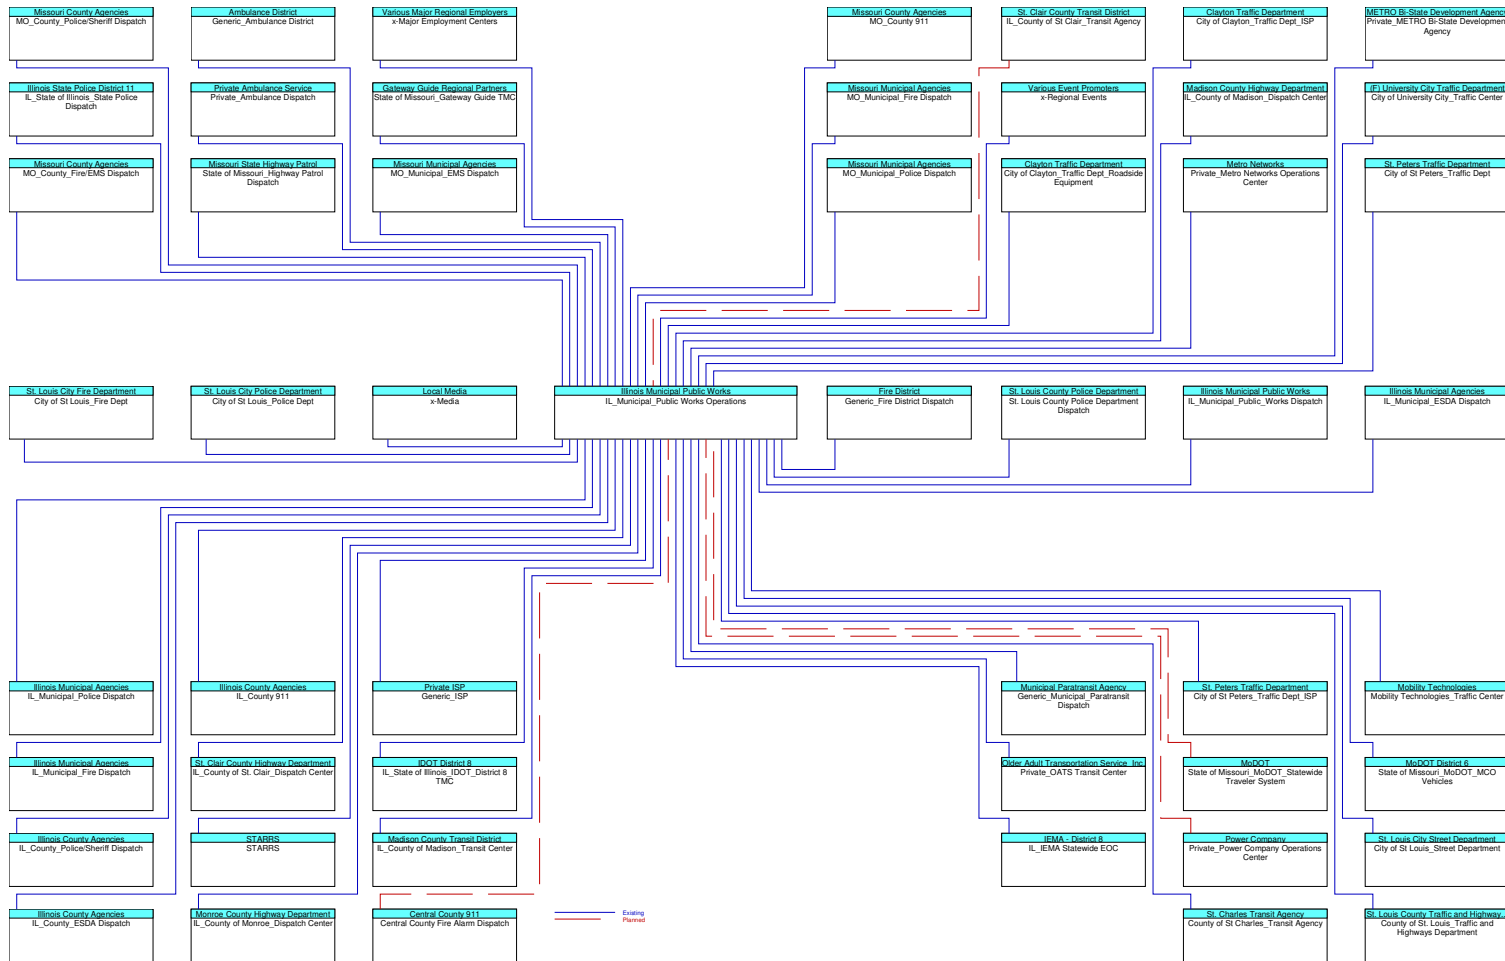

26 Municipal Public Works Operations (Illinois)