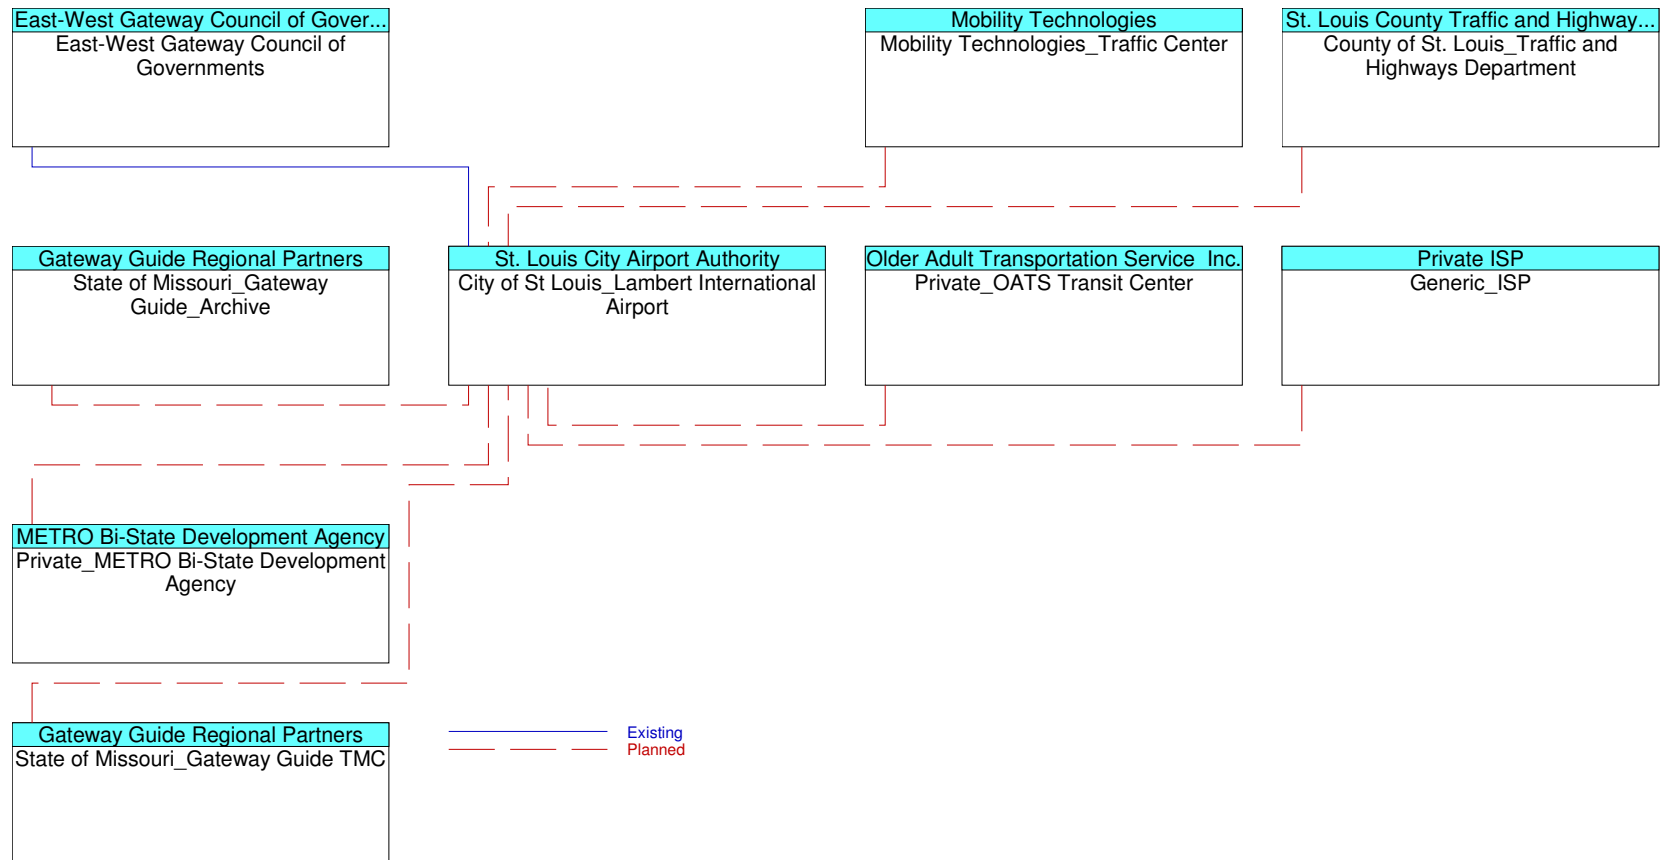

3 St. Louis City Lambert International Airport