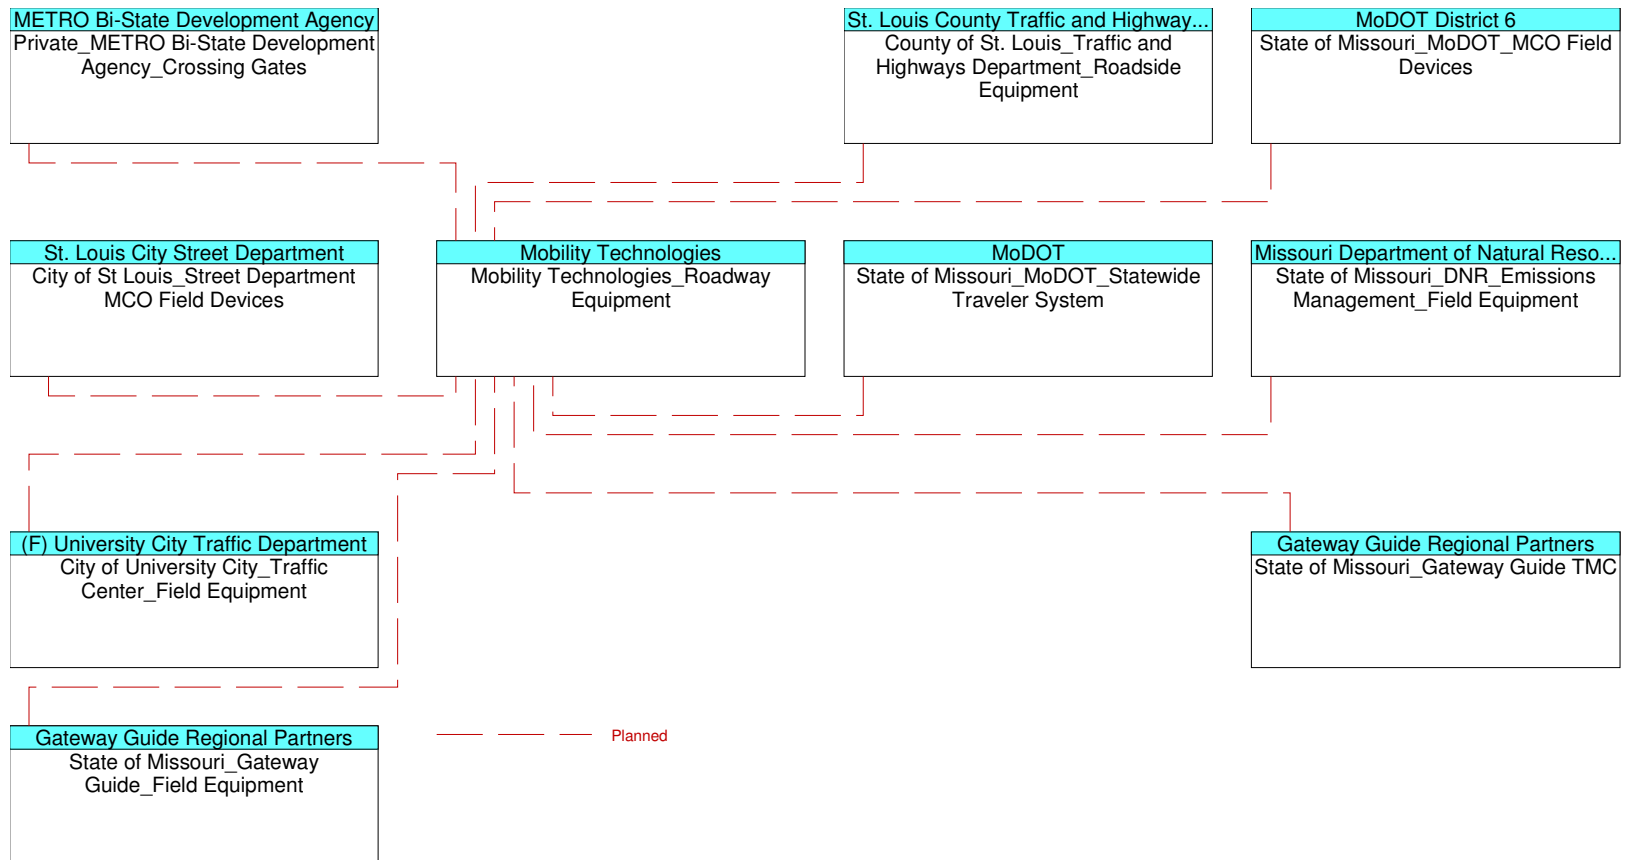

40 Mobility Technologies Field Equipment