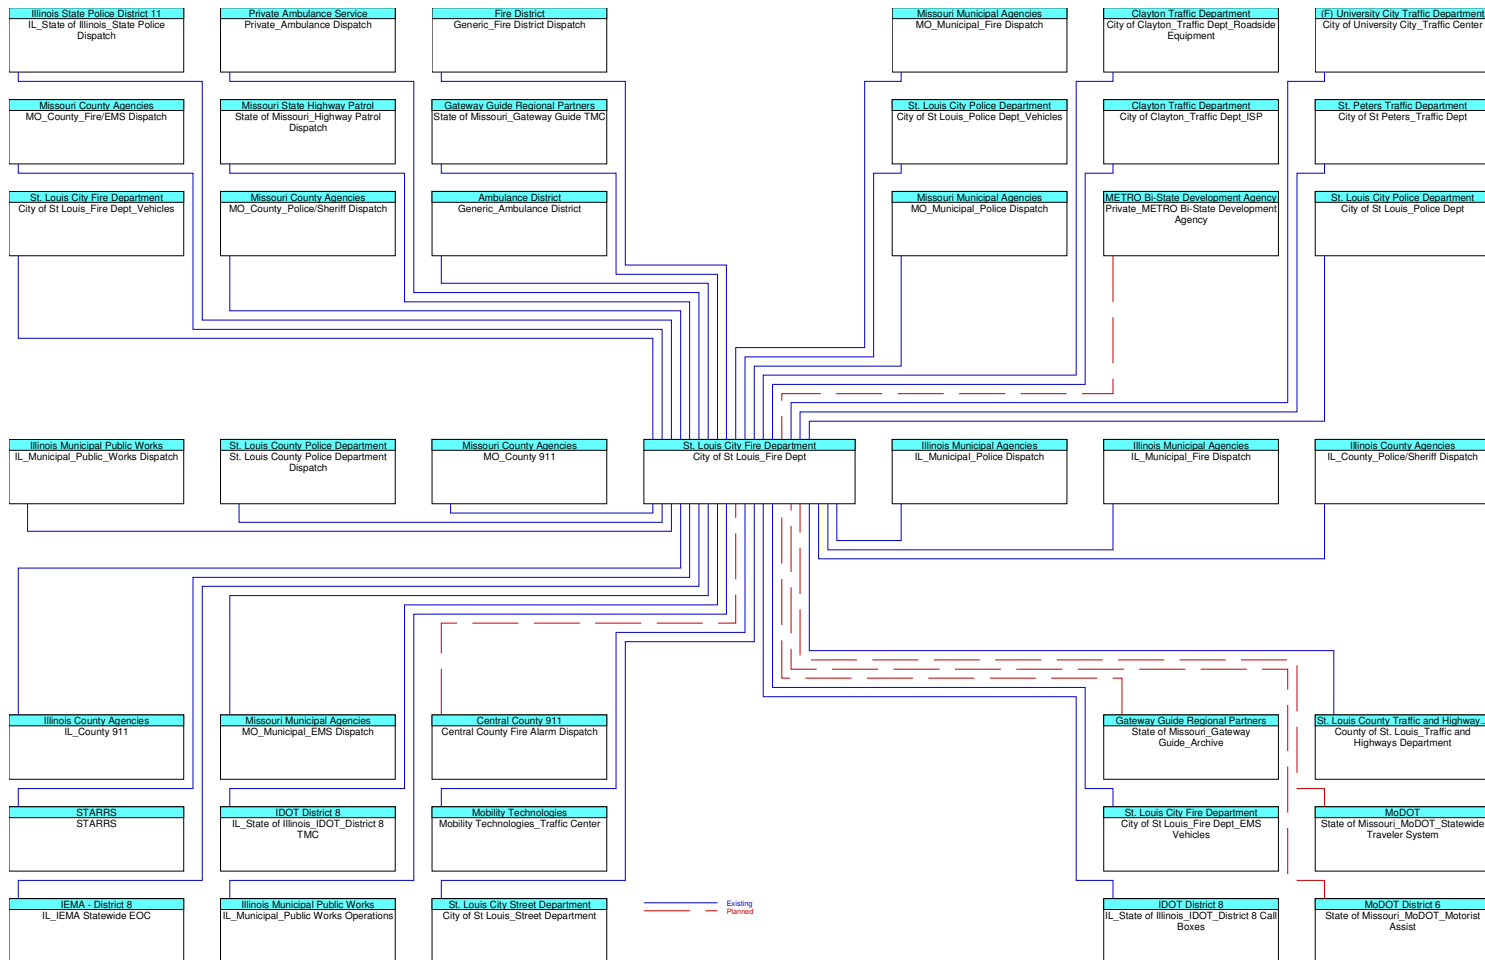

2 St. Louis City Fire Department