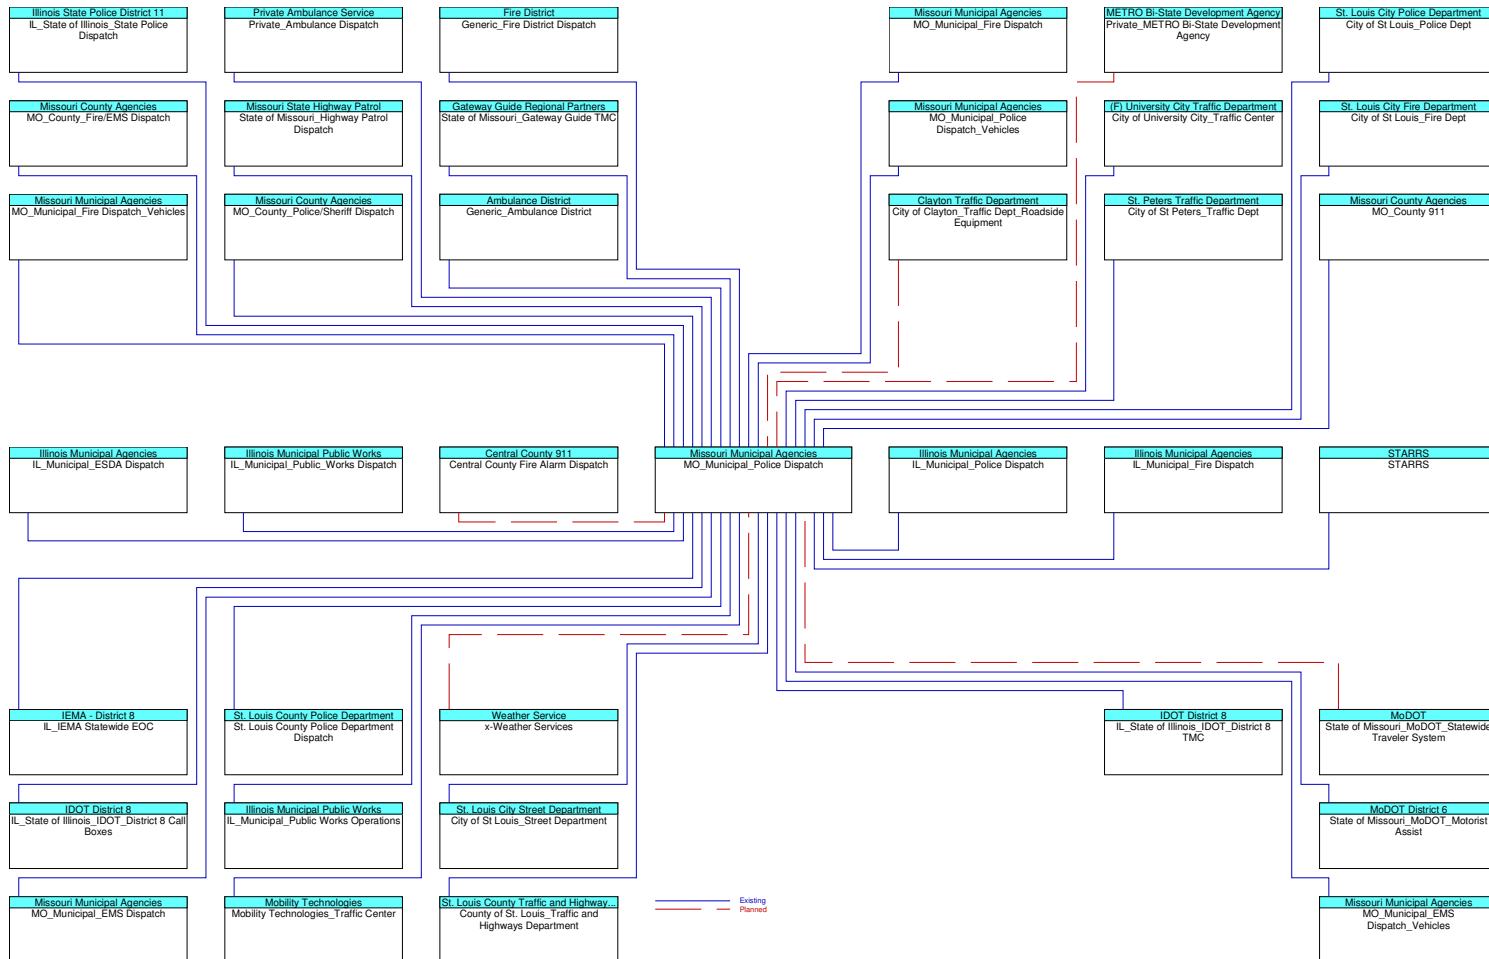

39 Municipal Police Dispatch (Missouri)