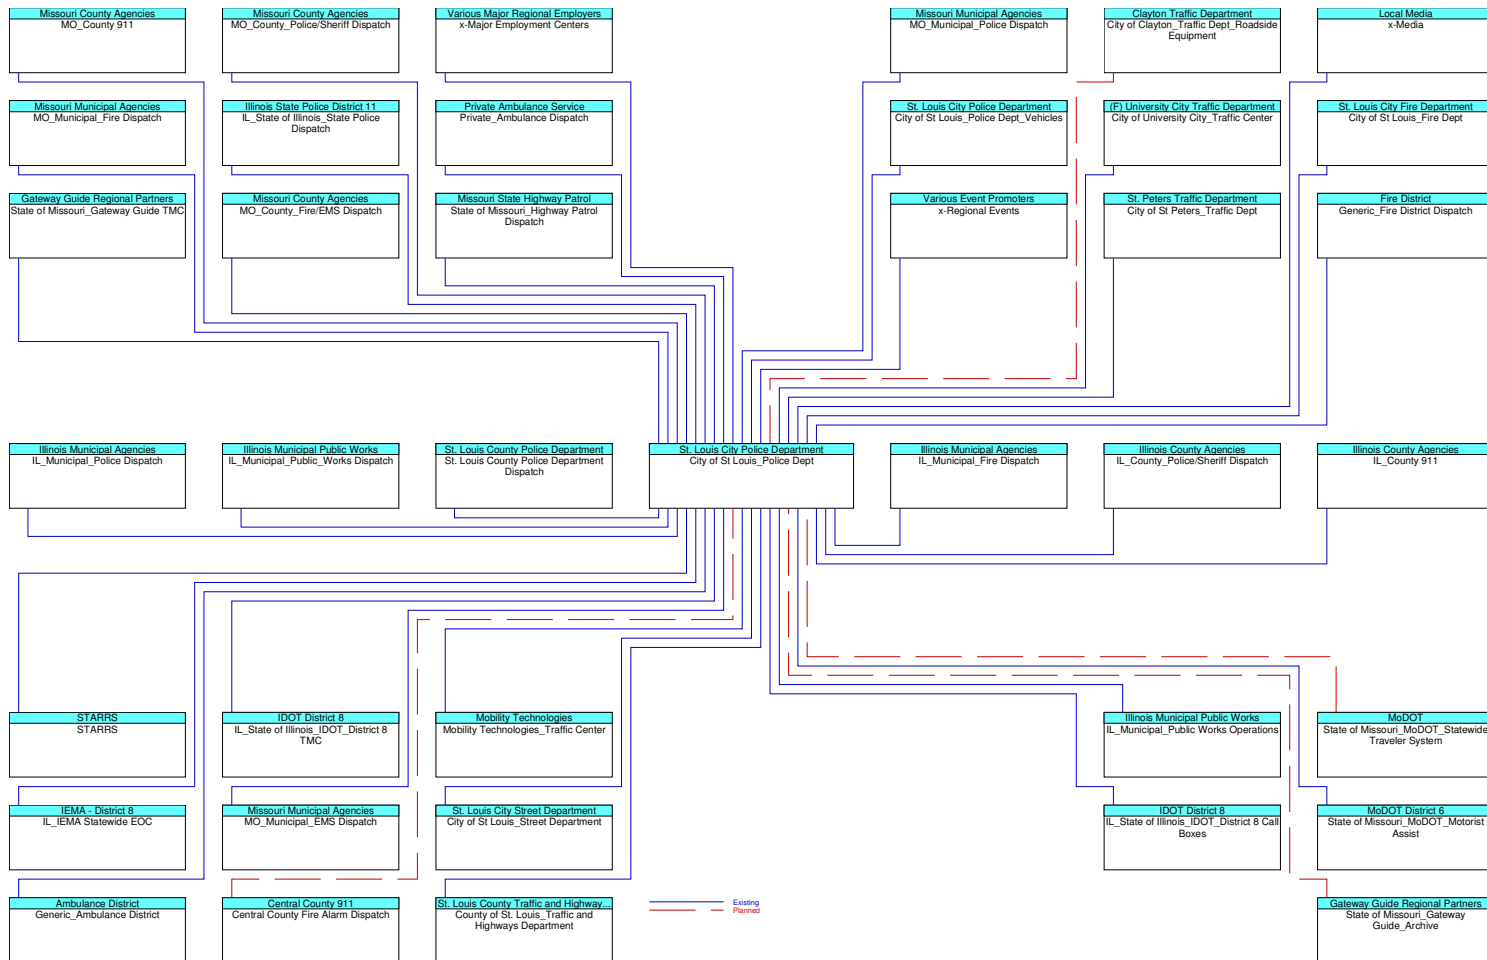

4 St. Louis City Police Department