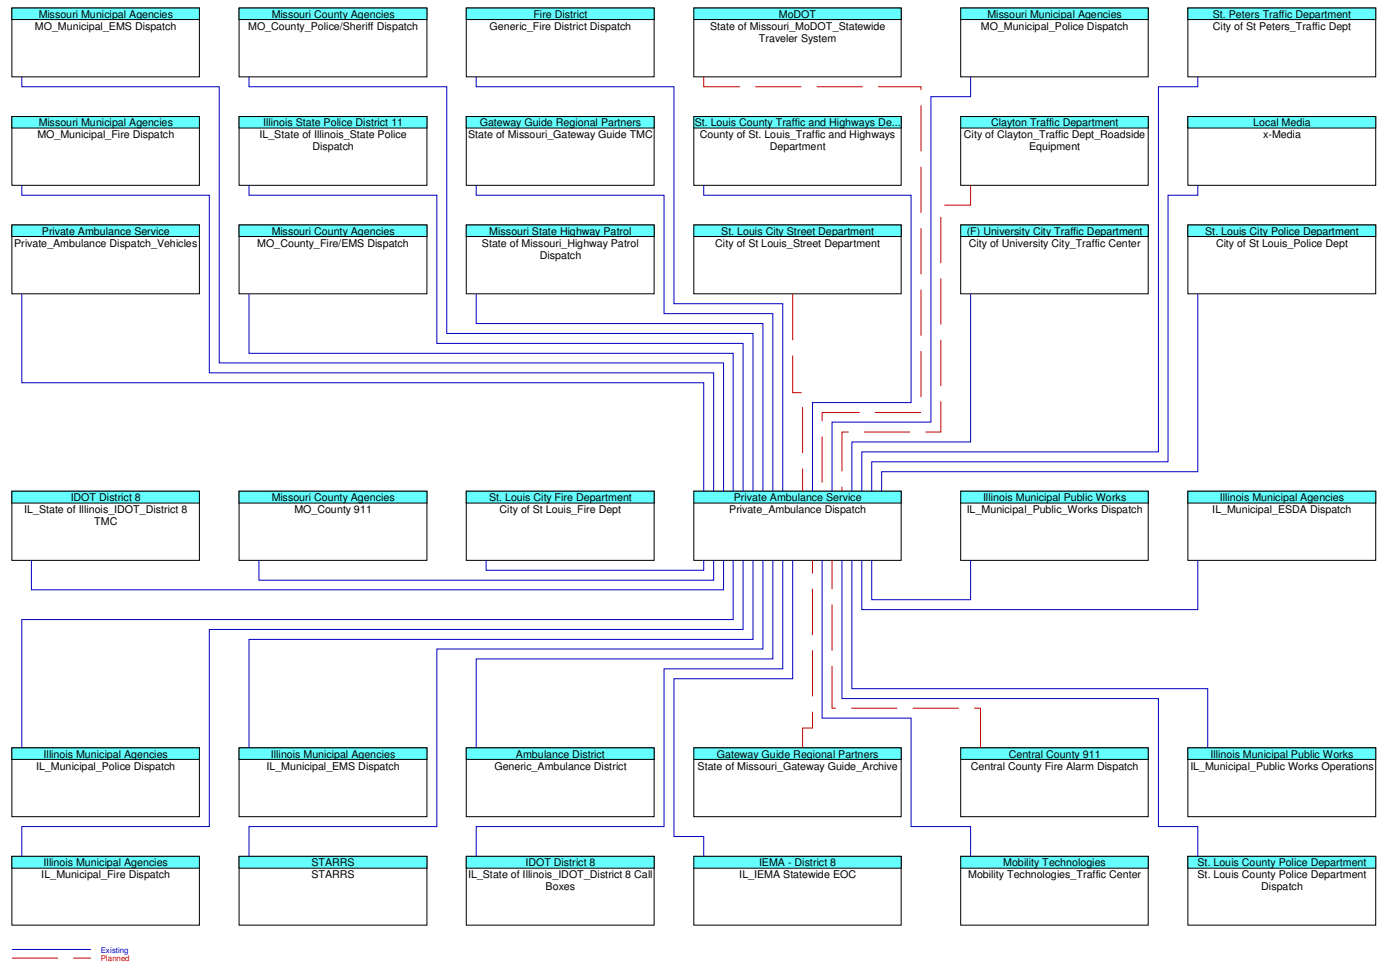

# 43 Metro (Bi-State) Transit Center