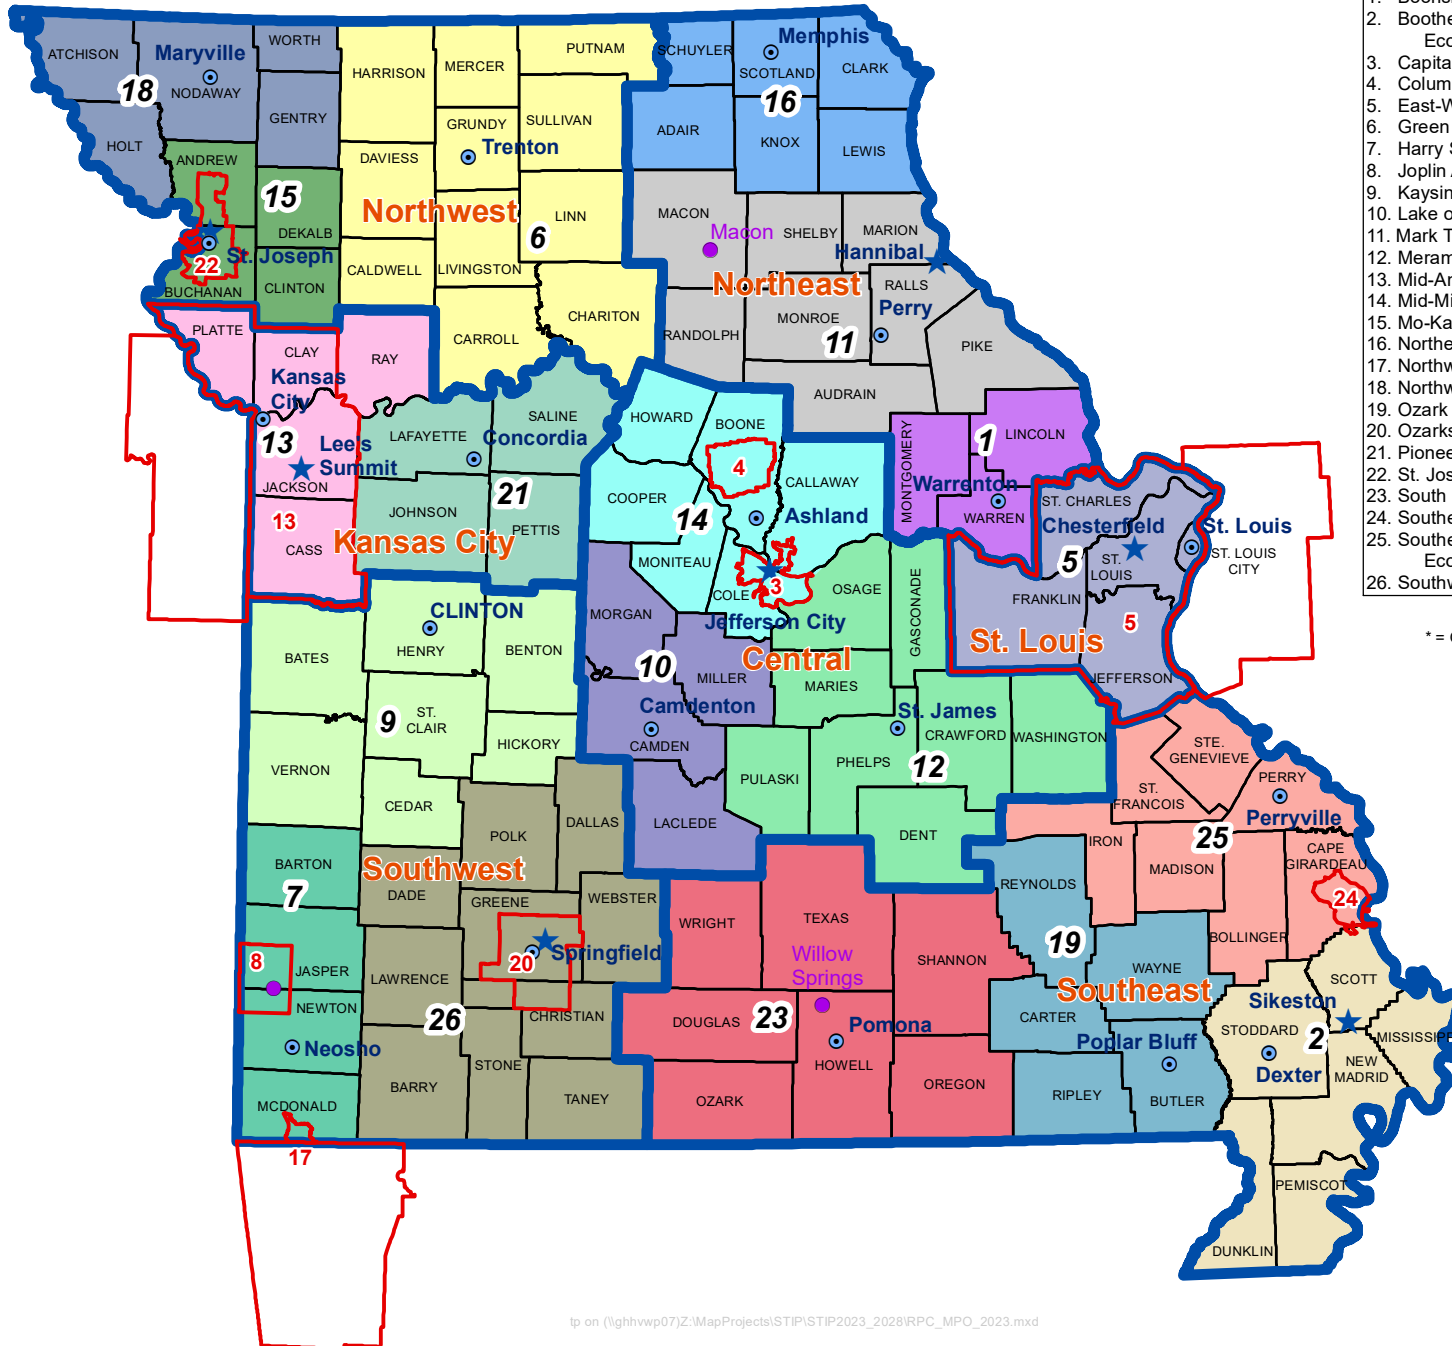

Missouri Regional Planning Commissions and Metropolitan Planning Organizations

1. Boonslick Regional Planning Commission	636-456-3473
2. Bootheel Regional Planning & Economic Development Commission	573-614-5178
3. Capital Area Metropolitan Planning Organization	573-634-6410
4. Columbia Area Transportation Study Organization	573-874-7943
5. East-West Gateway Council of Governments*	314-421-4220
6. Green Hills Regional Planning Commission	660-359-5636
7. Harry S Truman Coordinating Council	417-208-9321
8. Joplin Area Transportation Study Organization	417-624-0820
9. Kaysinger Basin Regional Planning Commission	660-885-3393
10. Lake of the Ozarks Council of Local Governments	573-346-5692
11. Mark Twain Regional Council of Governments	573-565-2203
12. Meramec Regional Planning Commission	573-265-2993
13. Mid-America Regional Council*	816-474-4240
14. Mid-Missouri Regional Planning Commission	573-657-9779
15. Mo-Kan Regional Council	816-233-3144
16. Northeast Missouri Regional Planning Commission	660-465-7281
17. Northwest Arkansas Regional Planning Commission	479-751-7125
18. Northwest Missouri Regional Council of Governments	660-582-5121
19. Ozark Foothills Regional Planning Commission	573-785-6402
20. Ozarks Transportation Organization	417-865-3042
21. Pioneer Trails Regional Planning Commission	660-463-7934
22. St. Joseph Area Transportation Study Organization	816-271-4653
23. South Central Ozark Council of Governments	417-256-4226
24. Southeast Metropolitan Planning Organization	573-339-6734
25. Southeast Missouri Regional Planning & Economic Development Commission	573-547-8357
26. Southwest Missouri Council of Governments	417-836-6900

* = Organizations functioning as both RPC and MPO
(Boundaries for the Mid-America Regional Council RPC and MPO vary)

- MoDOT District
- 19 Regional Planning Commission
- 9 Metropolitan Planning Organization
- ★ MoDOT District Office
- Regional Office
- RPC Office

MoDOT Districts 1-888-ASK-MODOT (275-6636)

Prepared by
Missouri Department of Transportation
Transportation Planning
www.modot.org

March 2, 2023