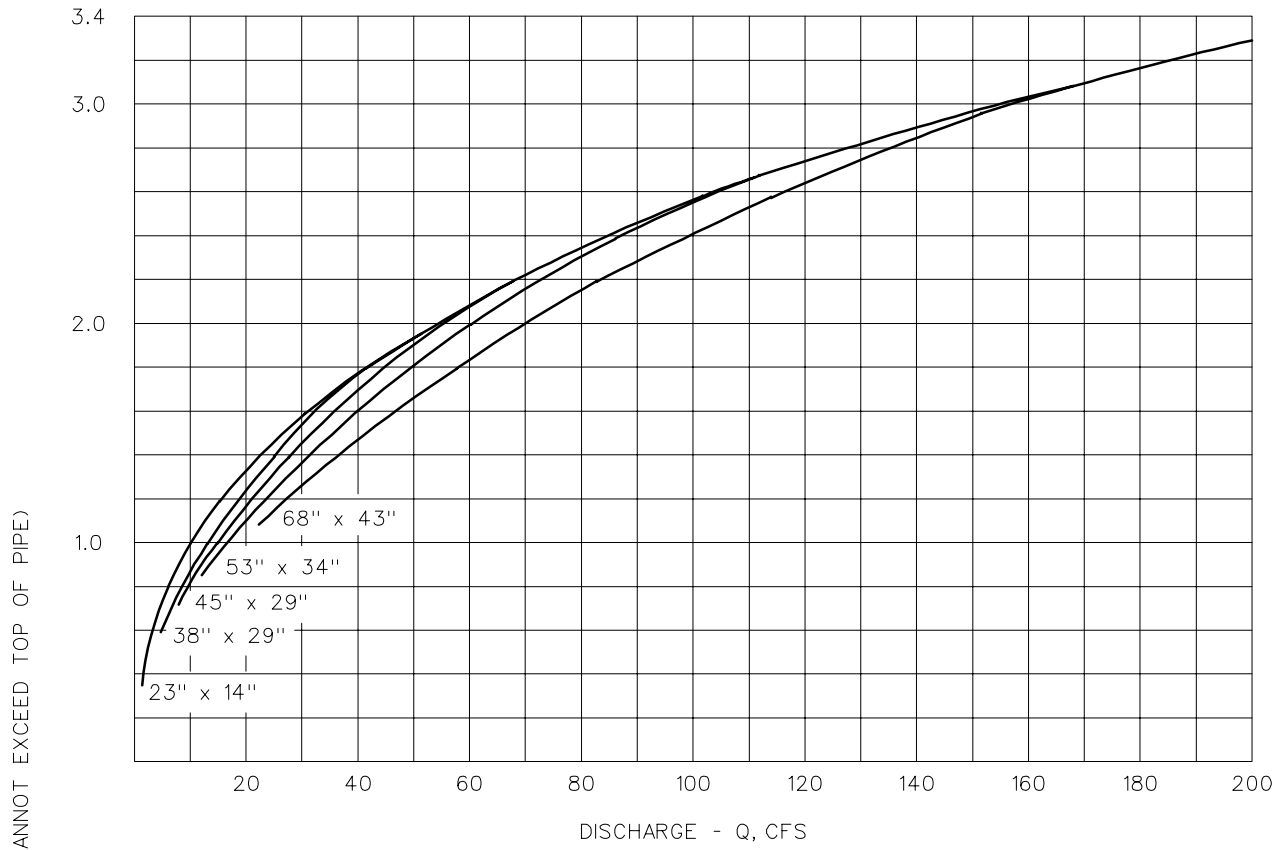

# Critical Depth for Elliptical Pipe - English

# Critical Depth for Elliptical Pipe - Metric