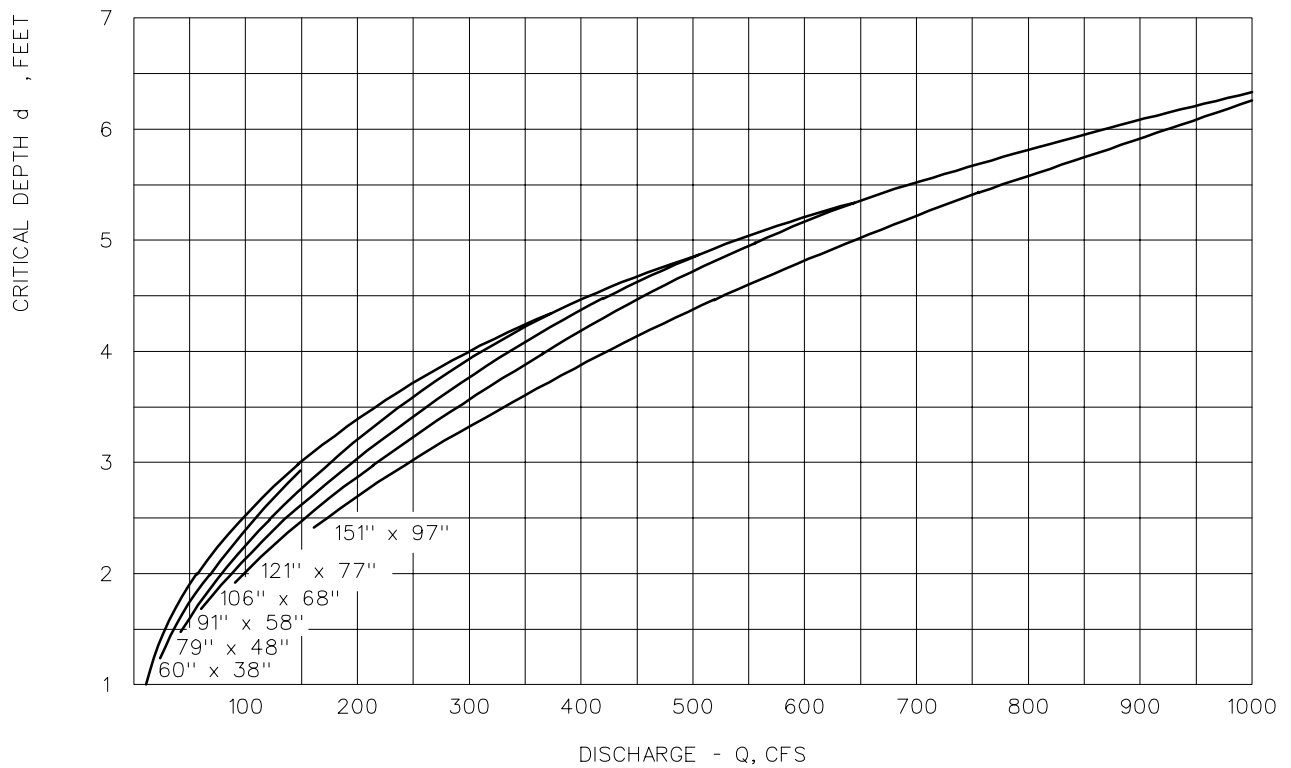

# Critical Depth for Elliptical Pipe - English

# Critical Depth for Elliptical Pipe - Metric