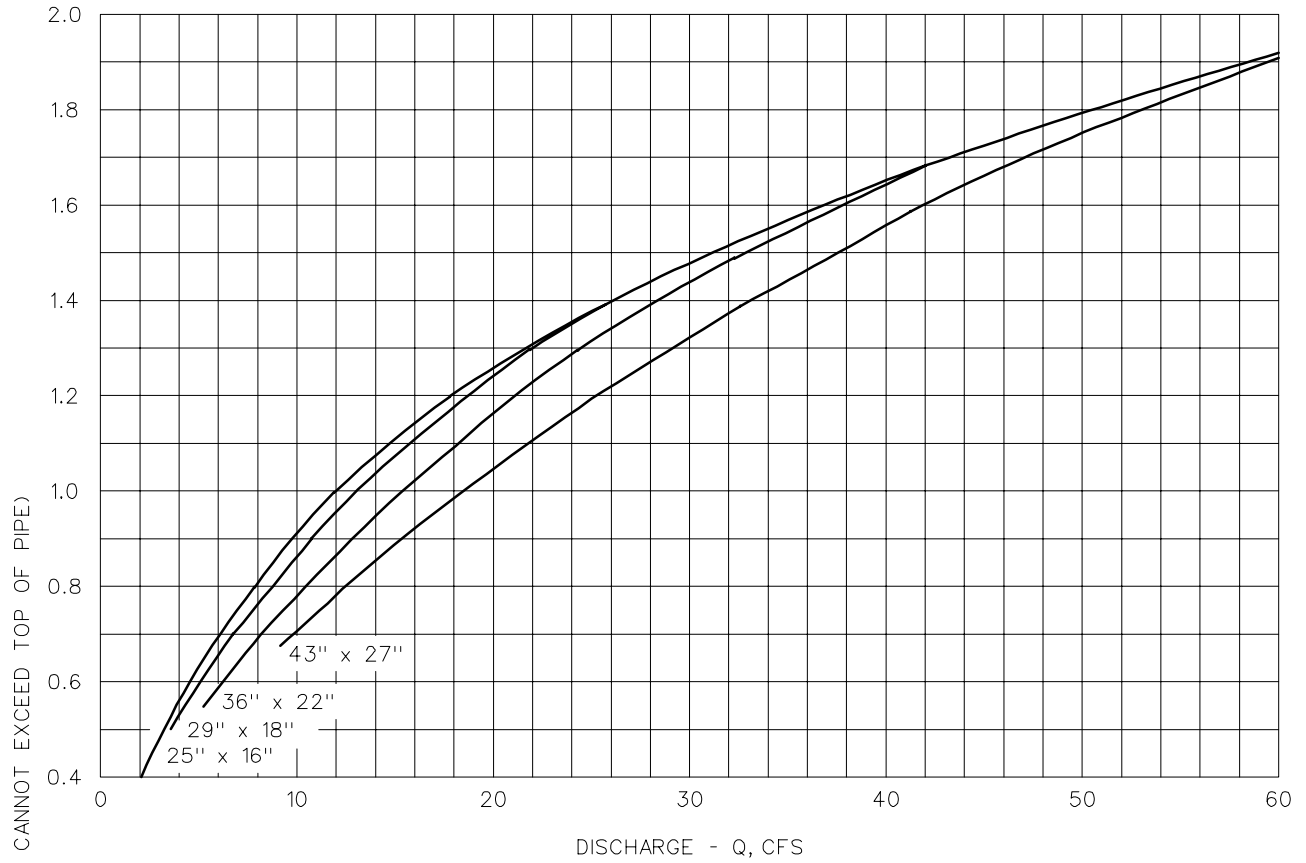

Critical Depth for CMP Arch - English

Critical Depth for CMP Arch - Metric