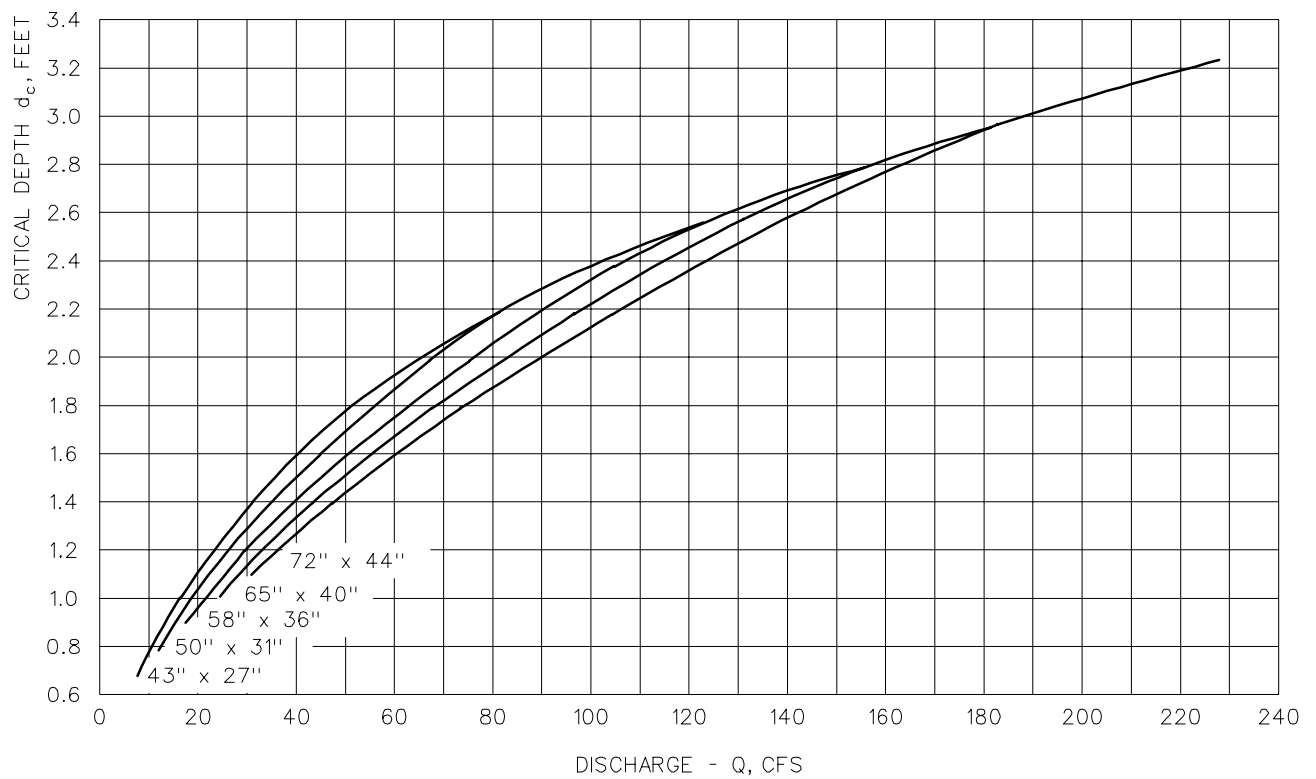

Critical Depth for CMP Arch - English

Critical Depth for CMP Arch - Metric