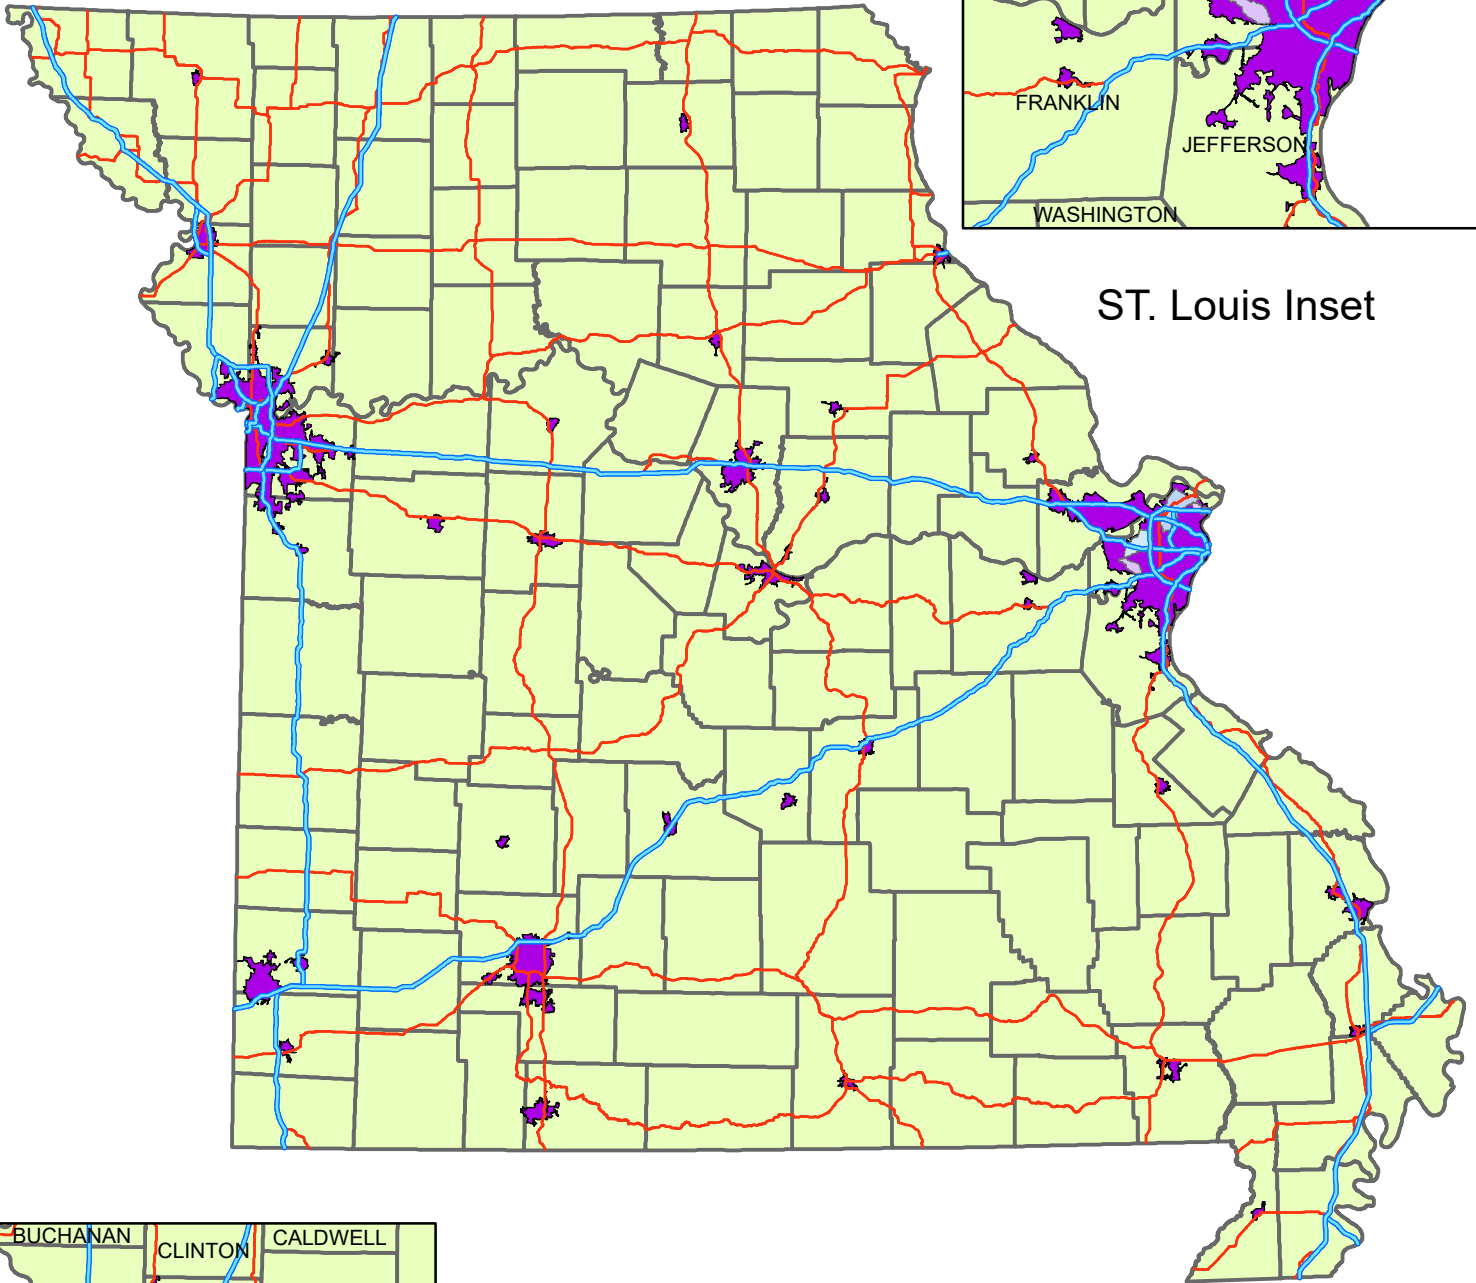

# MoDOT TS4 Coverage Area

ST. Louis Inset

Kansas City Inset

## Legend

-  Watkins Creek Watershed
-  Coldwater Creek Watershed
-  Fishpot Creek Watershed
-  Creve Coer Creek Watershed
-  Urbanized Areas and Urbanized Clusters MS4