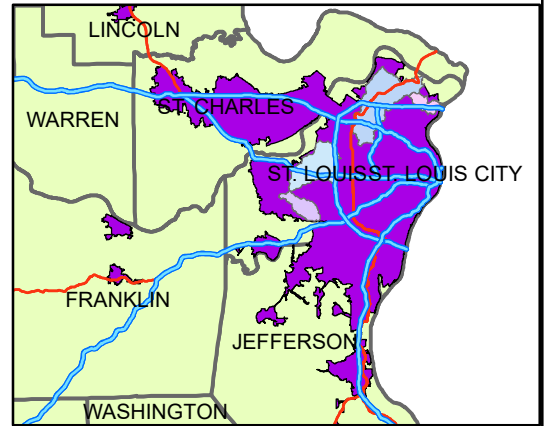

# MoDOT TS4 Coverage Area

ST. Louis Inset

Kansas City Inset

## Legend

-  Watkins Creek Watershed
-  Coldwater Creek Watershed
-  Fishpot Creek Watershed
-  Creve Coer Creek Watershed
-  Urbanized Areas and Urbanized Clusters MS4