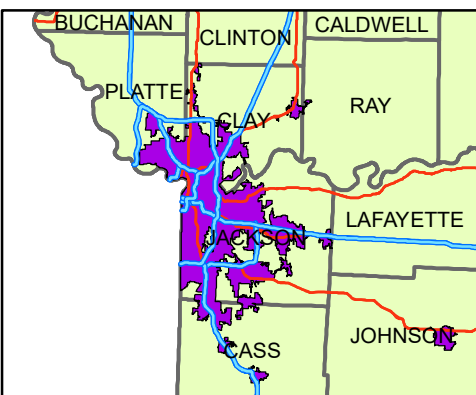

# MoDOT TS4 Coverage Area

ST. Louis Inset

Kansas City Inset

## Legend

-  Watkins Creek Watershed
-  Coldwater Creek Watershed
-  Fishpot Creek Watershed
-  Creve Coer Creek Watershed
-  Urbanized Areas and Urbanized Clusters MS4